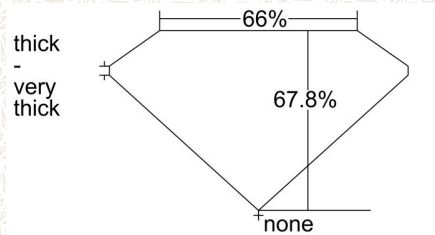

Verify this report at gia.edu

GIA COLORED DIAMOND REPORT

March 02, 2016
 Report Type Grading Report
 GIA Report Number 6177507669
 Shape and Cutting Style Cut-Cornered Rectangular
 Modified Brilliant
 Measurements 9.67 x 8.11 x 5.50 mm

 Carat Weight 4.10 carat
 Color Grade Fancy Light Yellow
 Color Origin Natural
 Color Distribution Even
 Clarity Grade VVS2
 Proportions:

Profile not to actual proportions

Polish Excellent
 Symmetry Very Good
 Fluorescence Faint